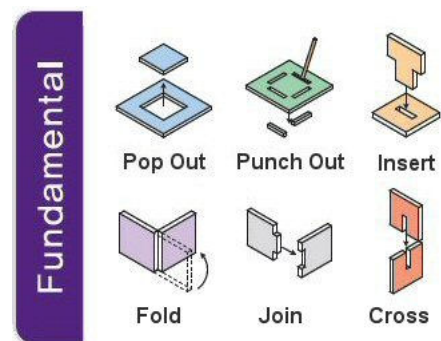

Pop Out World is an innovative and educational item useful to develop **concentration** and **creativity skills** in both kids (age 4+) and adults. These puzzles provide a high sense of accomplishment especially for children who are easily distracted. Building the 3D puzzle will offer a challenge in itself and so it entices **logical thinking**, **imagination** and **problem solving**. Such puzzles, whether used in a family or class environment, can be constructed by more than one person and so children can work as a team to build such a 3D model hence encouraging team work and developing **social skills**.

IMAGINATION

CREATIVE POWER

CONCENTRATION

LOGICAL THINKING

PROBLEM SOLVING

SOCIAL SKILLS

These three-dimensional (3D) jigsaw puzzles provide users with a new and different challenge since they do not lay flat on a table. A 3D jigsaw puzzle will provide puzzlers with a new challenge add a new dimension to puzzle building. **Pop Out World** 3D puzzles help children to have a more useful experience when playing, in addition to interest and support from parents. Such educational items are, therefore, ideal for kindergarten, primary and secondary schools.

Pop Out World 3D puzzles do not need any scissors, knives or glue to assemble. They only require one's hands and concentration.

While some items of **Pop Out World** 3D puzzles make you enjoy yourself with three simple actions, namely: **Pop out**; **Fold**; and **Assemble**, other relatively complex structures introduce: **Insertion**; **Folding** and **Crossing** activities as well. In fact, all of these activities form part of the fundamental actions for 3D puzzle building.